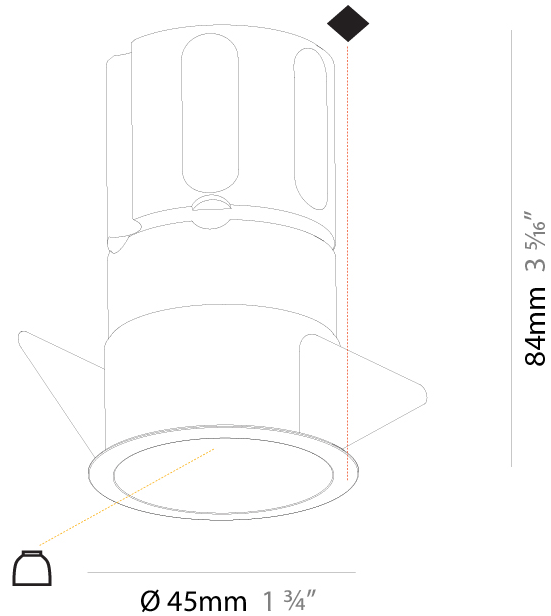

GENERAL

Series: Invader Deep
Brand: Prolicht
Division: Architectural
Mounting Type: Recessed
Mounting Location: Ceiling
Subcategory: Downlight

PHYSICAL

Shape: Round
Diameter (mm): 45
Diameter (in): 1 3/4
Height (mm): 84
Height (in): 3 5/16
Min. Recessing Depth (mm): 150
Min. Recessing Depth (in): 5 7/8
Light Distribution: Downlight
Weight (kg): 0.122
Weight (lbs): 0.27
Fixture Finish: SSR / BKV / CWI / CRY / HAB / UFT / ITA / RUA / FTG / MYG / LOD / PUS / FRO / FUP / KIA / POP / BLS / SPG / MEY / GOH / GUM / CHC / COM / ABZ / JAG / OBR / MOS / ROR
Fixture Material: Aluminum Die Cast
Cut-out Measurements: Dia: 41mm / 1 5/8"

ELECTRICAL

Lamp Type: LED (Zhaga Standard)
Input Wattage (W): 7.7
Total Output Wattage (W): 7
Dimming: Non-Dimming / Phase Dimming (120Vac only) / 0-10V Dimming
Driver Included: No
Driver Location: Remote
Driver Type: Constant Current - 120 / 277Vac
Driver Class: Class 2
Input Voltage (V): 120 - 277
Constant Current (MA): 250

LED

Number of LEDs: 1
Color Temperature (°K): 2700 / 3000 / 3500 / 4000
Max. Delivered Lumen (lm): 660 / 690 / 725 / 740
Nominal Lumen (lm): 734 / 762 / 801 / 817
CRI: >90 CRI
Lamp Life (hrs): 50000

OPTICAL

Reflector°: 33 / 47 / 65

RATINGS AND CERTIFICATIONS

Certified By: Certified for North American Standards
IP rating: IP20