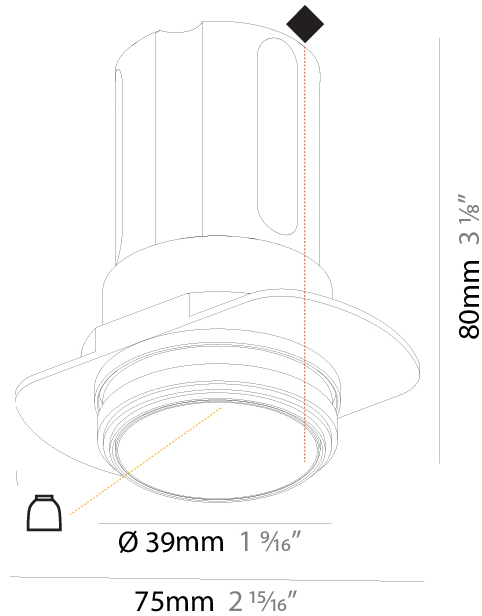

PHYSICAL

Aperture Sizes - Downlights: 1"
Shape: Round
Diameter (mm): 39
Diameter (in): 1 9/16
Height (mm): 80
Height (in): 3 1/8
Ceiling Thickness (mm): 10 / 12 / 15
Ceiling Thickness (in): 3/8 or 1/2 or 9/16
Min. Recessing Depth (mm): 150
Min. Recessing Depth (in): 5 7/8
Weight (kg): 0.143
Weight (lbs): 0.31
Fixture Finish: SSR / BKV / CWI / CRY / HAB / UFT / ITA / RUA / FTG / MYG / LOD / PUS / FRO / FUP / KIA / POP / BLS / SPG / MEY / GOH / CHC / COM / ABZ / JAG / OBR / MOS / ROR
Fixture Material: Aluminum
Cut-out Measurements: $\square$ 45mm / 1 3/4"
Upon Request: Unique Sizes Unique Ceiling Thickness

ELECTRICAL

Lamp Type: LED (Zhaga Standard)
Input Wattage (W): 7
Total Output Wattage (W): 6.4
Dimming: Tri-Mode (Non-Dimming and Phase Dimming (120Vac only) and 0-10V Dimming)
Driver Included: No
Driver Location: Remote
Driver Type: Constant Current - 120 / 277Vac
Input Voltage (V): 120 - 277
Constant Current (MA): 250

LED

Number of LEDs: 1
Color Temperature (°K): 2700 / 3000 / 3500 / 4000
Max. Delivered Lumen (lm): 660 / 690 / 725 / 740
CRI: >90 CRI
Lamp Life (hrs): 50000
Upon Request: RGB-W Tunable White Special Color Temperature

OPTICAL

Reflector°: 33 / 47 / 65
Upon Request: Special Beam Angles

RATINGS AND CERTIFICATIONS

Certified By: Certified for North American Standards
IP rating: IP20

150mm
5 7/8"

45mm
1 3/4"

10 | 12 1/2 | 15mm
3/8" | 1/2" | 9/16"