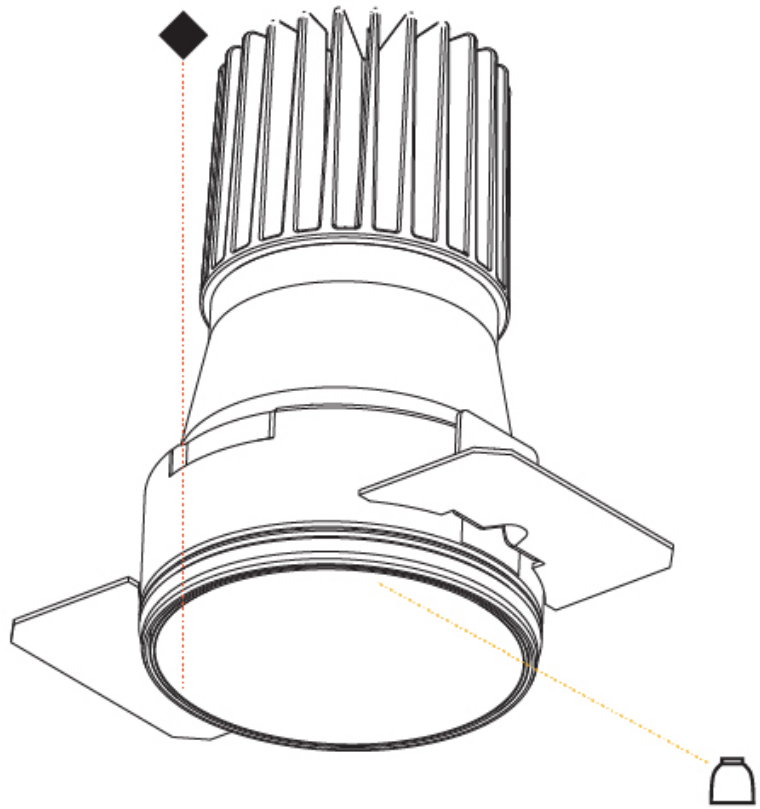

INVADER DEEP TRIMLESS

A35620-

PROJECT	_____
TYPE	_____
SPECIFIER	_____
QUANTITY	_____
DATE	_____

A