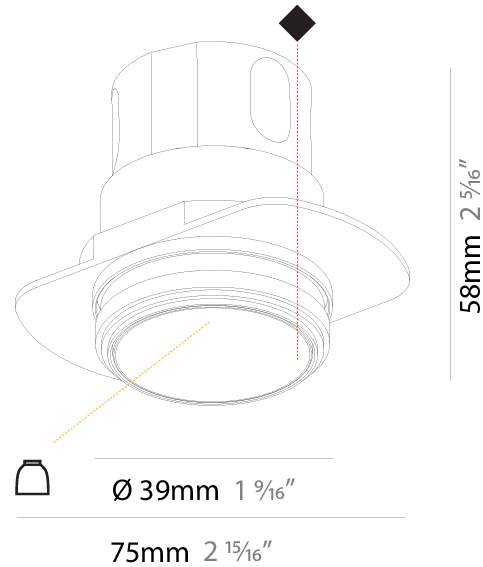

PHYSICAL

Aperture Sizes - Downlights: 1"
Shape: Round
Diameter (mm): 39
Diameter (in): 1 9/16
Height (mm): 58
Height (in): 2 5/16
Ceiling Thickness (mm): 10 / 12 / 15
Ceiling Thickness (in): 3/8 or 1/2 or 9/16
Min. Recessing Depth (mm): 150
Min. Recessing Depth (in): 5 7/8
Weight (kg): 0.121
Weight (lbs): 0.27
Fixture Finish: SSR / BKV / CWI / CRY / HAB / UFT / ITA / RUA / FTG / MYG / LOD / PUS / FRO / FUP / KIA / POP / BLS / SPG / MEY / GOH / CHC / COM / ABZ / JAG / OBR / MOS / ROR
Fixture Material: Aluminum
Cut-out Measurements: Ø 45mm / 1 3/4"
Upon Request: Unique Sizes Unique Ceiling Thickness

ELECTRICAL

Lamp Type: LED (Zhaga Standard)
Input Wattage (W): 2
Total Output Wattage (W): 1.8
Dimming: 0-10V Dimming / Phase Dimming (120Vac Only)
Driver Included: No
Driver Location: Remote
Driver Type: Constant Current - 120 / 277Vac
Input Voltage (V): 120 - 277
Constant Current (MA): 700

LED

Number of LEDs: 1
Color Temperature (°K): 2700 / 3000 / 3500 / 4000
Max. Delivered Lumen (lm): 160 / 170 / 176 / 180
CRI: >90 CRI
Lamp Life (hrs): 50000
Upon Request: RGB-W Tunable White Special Color Temperature

OPTICAL

Reflector: 12 / 20 / 35
Upon Request: Special Beam Angles

RATINGS AND CERTIFICATIONS

Certified By: Certified for North American Standards
IP rating: IP20

PROJECT
TYPE
SPECIFIER
QUANTITY
DATE