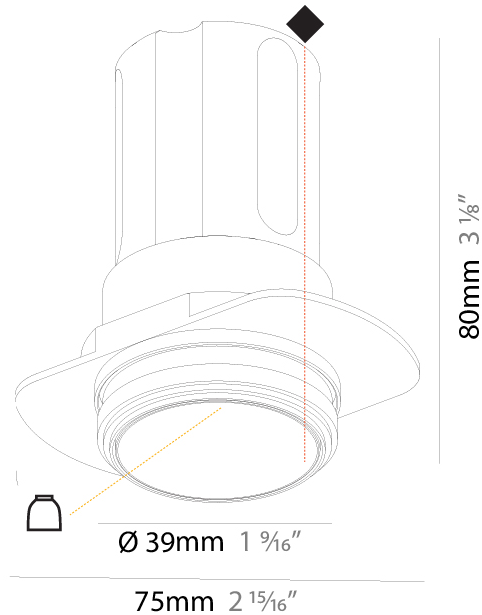

INVADER DEEP TRIMLESS

A37922- : A37922-20-47

base number

1. To build a product code in our configurator select the specify button on the base model # product page
2. To build a manual product code on this datasheet choose from the options listed below in blue font and add the suffix to the base model #

GENERAL

Series: Invader Deep
Partner: Prolicht
Division: Architectural
Installation: Trimless
Product Type: Downlight
Mounting Location: Ceiling
Light Distribution: Downlight

PHYSICAL

Shape: Round
Diameter (mm): 39
Diameter (in): 1 9/16
Height (mm): 80
Height (in): 3 1/8
Ceiling Thickness (mm): 10 / 12 / 15
Ceiling Thickness (in): 3/8 or 1/2 or 9/16
Min. Recessing Depth (mm): 150
Min. Recessing Depth (in): 5 7/8

ELECTRICAL

Lamp Type: LED (Zhaga Standard)
Input Wattage (W): 7
Max. Wattage Per Lamp (W): 6.4
Dimming: Tri-Mode (Non-Dimming and Phase Dimming (120Vac only) and 0-10V Dimming)
Driver Included: No
Driver Location: Remote
Driver Type: Constant Current - 120 / 277Vac
Input Voltage (V): 120 - 277
Constant Current (MA): 250

LED

Number of LEDs: 1
Color Temperature (°K): 3000
Max. Delivered Lumen (lm): 690
CRI: >90 CRI
Lamp Life (hrs): 50000
Upon Request: RGB-W Tunable White Special Color Temperature

OPTICAL

Reflector: 47

RATINGS AND CERTIFICATIONS

Certified By: Certified for North American Standards
IP rating: IP20