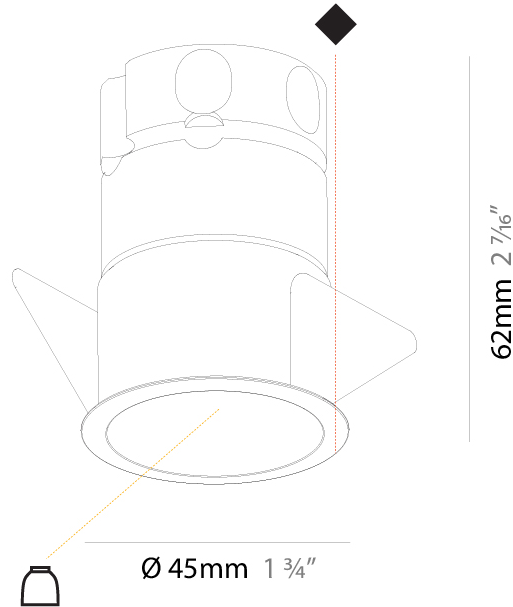

GENERAL

Series: Invader Deep
Brand: Prolicht
Division: Architectural
Mounting Type: Recessed
Mounting Location: Ceiling
Subcategory: Downlight

PHYSICAL

Shape: Round
Diameter (mm): 45
Diameter (in): 1 3/4
Height (mm): 62
Height (in): 2 7/16
Ceiling Thickness (mm): 10 / 12.5 / 15
Ceiling Thickness (in): 3/8 or 1/2 or 9/16
Min. Recessing Depth (mm): 150
Min. Recessing Depth (in): 5 7/8
Light Distribution: Downlight
Weight (kg): 0.104
Weight (lbs): 0.23
Fixture Finish: SSR / BKV / CWI / CRY / HAB / UFT / ITA / RUA / FTG / MYG / LOD / PUS / FRO / FUP / KIA / POP / BLS / SPG / MEY / GOH / GUM / CHC / COM / ABZ / JAG / OBR / MOS / ROR
Fixture Material: Aluminum Die Cast
Cut-out Measurements: 41mm / 1 5/8"

ELECTRICAL

Lamp Type: LED
Input Wattage (W): 2.3
Total Output Wattage (W): 2
Dimming: Non-Dimmable
Driver Included: No
Driver Location: Remote
Driver Type: Constant Current - 120 / 277Vac
Driver Class: Class 2
Input Voltage (V): 120 - 277
Constant Current (MA): 700
Upon Request: 0-10Vdc dimming / Phase dimming 120Vac

LED

Number of LEDs: 1
Color Temperature (°K): 2700 / 3000 / 3500 / 4000
Max. Delivered Lumen (lm): 160 / 170 / 176 / 180
Nominal Lumen (lm): 160 / 170 / 176 / 180
CRI: >90 CRI
Lamp Life (hrs): 50000

OPTICAL

Optic°: 12 / 20 / 35

RATINGS AND CERTIFICATIONS

Certified By: Certified for North American Standards
IP rating: IP20