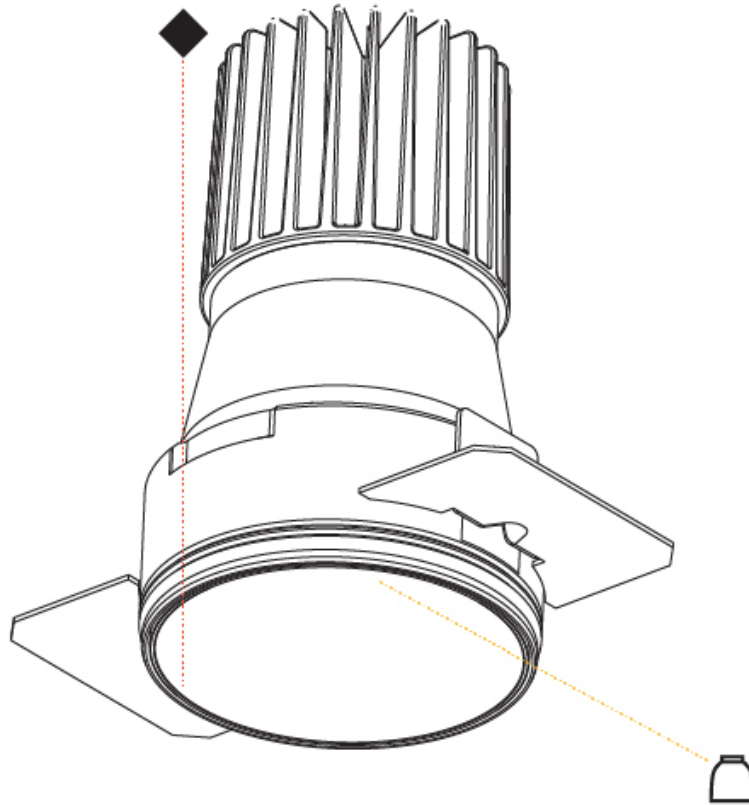

INVADER DEEP TRIMLESS

A35620-

PROJECT	_____
TYPE	_____
SPECIFIER	_____
QUANTITY	_____
DATE	_____

A