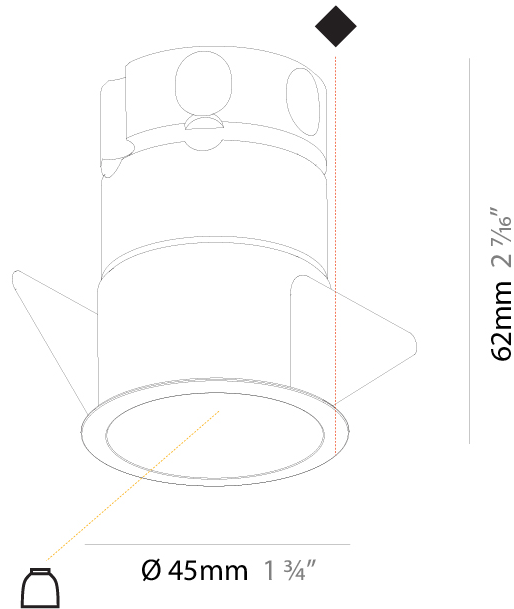

GENERAL

Series: Invader Deep
Partner: Prolicht
Division: Architectural
Installation: Recessed
Product Type: Downlight
Mounting Location: Ceiling
Light Distribution: Downlight

PHYSICAL

Aperture Sizes - Downlights: 1"
Shape: Round
Diameter (mm): 45
Diameter (in): 1 3/4
Height (mm): 62
Height (in): 2 7/16
Ceiling Thickness (mm): 10 / 12.5 / 15
Ceiling Thickness (in): 3/8 or 1/2 or 9/16
Min. Recessing Depth (mm): 150
Min. Recessing Depth (in): 5 7/8
Weight (kg): 0.104
Weight (lbs): 0.23
Fixture Finish: SSR / BKV / CWI / CRY / HAB / UFT / ITA / RUA / FTG / MYG / LOD / PUS / FRO / FUP / KIA / POP / BLS / SPG / MEY / GOH / CHC / COM / ABZ / JAG / OBR / MOS / ROR
Fixture Material: Aluminum Die Cast
Cut-out Measurements: 41mm / 1 5/8"

ELECTRICAL

Lamp Type: LED
Input Wattage (W): 2
Total Output Wattage (W): 0.8
Dimming: Non-Dimmable
Driver Included: No
Driver Location: Remote
Driver Type: Constant Current - 120 / 277Vac
Driver Class: Class 2
Input Voltage (V): 120 - 277
Constant Current (MA): 700
Upon Request: 0-10Vdc dimming / Phase dimming 120Vac

LED

Number of LEDs: 1
Color Temperature (°K): 2700 / 3000 / 3500 / 4000
Max. Delivered Lumen (lm): 160 / 170 / 176 / 180
Nominal Lumen (lm): 160 / 170 / 176 / 180
CRI: >90 CRI
Lamp Life (hrs): 50000

OPTICAL

Beam Angle: 10° / 44°

RATINGS AND CERTIFICATIONS

Certified By: Certified for North American Standards
IP rating: IP20