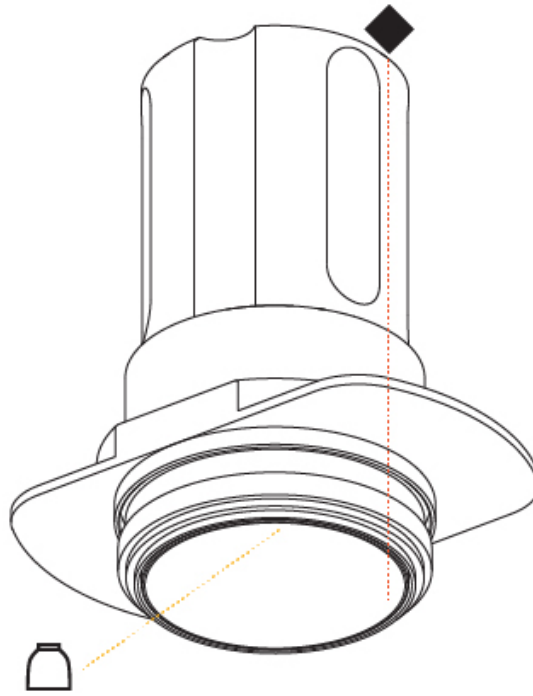

INVADER DEEP TRIMLESS

A37922-

PROJECT

TYPE

SPECIFIER

QUANTITY

DATE

A