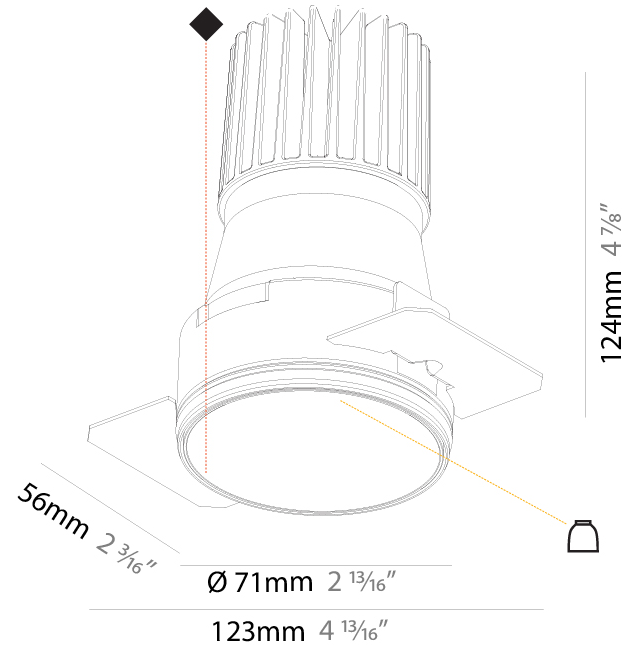

PHYSICAL

Aperture Sizes - Downlights: 2"
Shape: Round
Diameter (mm): 71
Diameter (in): 2 ¹³/₁₆
Height (mm): 124
Height (in): 4 ⁷/₈
Ceiling Thickness (mm): 10 / 12.5 / 15
Ceiling Thickness (in): 3/8 or 1/2 or 9/16
Min. Recessing Depth (mm): 140
Min. Recessing Depth (in): 5 ¹/₂
Weight (kg): 0.358
Weight (lbs): 0.79
Fixture Finish: SSR / BKV / CWI / CRY / HAB / UFT / ITA / RUA / FTG / MYG / LOD / PUS / FRO / FUP / KIA / POP / BLS / SPG / MEY / GOH / CHC / COM / ABZ / JAG / OBR / MOS / ROR
Fixture Material: Aluminum
Cut-out Measurements: Ø 79mm / 3 1/8"
Upon Request: Unique Sizes Unique Ceiling Thickness

ELECTRICAL

Lamp Type: LED (Zhaga Standard)
Input Wattage (W): 13
Total Output Wattage (W): 11.8
Dimming: Tri-Mode (Non-Dimming and Phase Dimming (120Vac only) and 0-10V Dimming)
Driver Included: No
Driver Location: Recessed Housing
Driver Type: Constant Current - Universal
Driver Class: Class 2
Housing: See components
Input Voltage (V): 120 - 277
Constant Current (MA): 500

LED

Number of LEDs: 1
Color Temperature (°K): 2700 / 3000 / 3500 / 4000
Max. Delivered Lumen (lm): 1210 / 1260 / 1323 / 1350
CRI: >90 CRI
Lamp Life (hrs): 50000

OPTICAL

Reflector: 20 / 40 / 60

RATINGS AND CERTIFICATIONS

Certified By: Certified for North American Standards
IP rating: IP20

PROJECT
TYPE
SPECIFIER
QUANTITY
DATE

140mm 5 1/2"
79mm 3 1/8"
10 | 12 1/2 | 15mm
3/8" | 1/2" | 9/16"
A