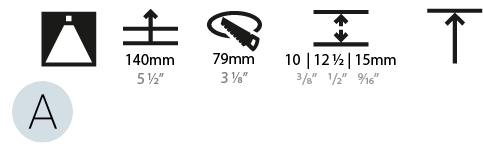

PHYSICAL

Diameter (mm): 71
Diameter (in): 2 ¹³/₁₆"
Height (mm): 124
Height (in): 4 ⁷/₈"
Ceiling Thickness (mm): 10 / 12.5 / 15
Ceiling Thickness (in): 3/8 or 1/2 or 9/16
Min. Recessing Depth (mm): 140
Min. Recessing Depth (in): 5 ¹/₂"
Light Distribution: Downlight
Weight (kg): 0.374
Weight (lbs): 0.82
Fixture Finish: SSR / BKV / CWI / CRY / HAB / UFT / ITA / RUA / FTG / MYG / LOD / PUS / FRO / FUP / KIA / POP / BLS / SPG / MEY / GOH / GUM / CHC / COM / ABZ / JAG / OBR / MOS / ROR
Fixture Material: Aluminum Die Cast
Cut-out Measurements: Ø 79mm / 3 1/8"
Upon Request: Unique Sizes Unique Ceiling Thickness

ELECTRICAL

Lamp Type: LED (Zhaga Standard)
Total Output Wattage (W): 15
Dimming: Dali Dimming
Driver Included: No
Driver Location: Recessed Housing
Driver Type: Constant Current - 120Vac
Driver Class: Class 2
Housing: See Components
Input Voltage (V): 120
Constant Current (MA): 350

LED

Number of LEDs: 1
Color Temperature (°K): Warm Dim
Max. Delivered Lumen (lm): 770
CRI: >90 CRI
Lamp Life (hrs): 50000
Upon Request: RGB-W Tunable White Special Color Temperature

OPTICAL

Reflector: 20 / 40 / 60
Adjustability: Rotational 180°; Tilt 30°
Upon Request: Special Beam Angles

RATINGS AND CERTIFICATIONS

Certified By: Certified for North American Standards
IP rating: IP20

PROJECT
TYPE
SPECIFIER
QUANTITY
DATE