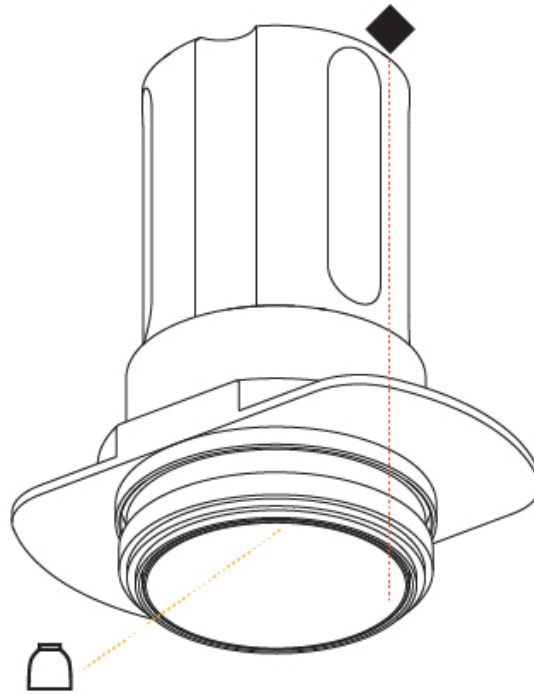

INVADER DEEP TRIMLESS

A37922- : A37922-20-47

PROJECT

TYPE

SPECIFIER

QUANTITY

DATE

A