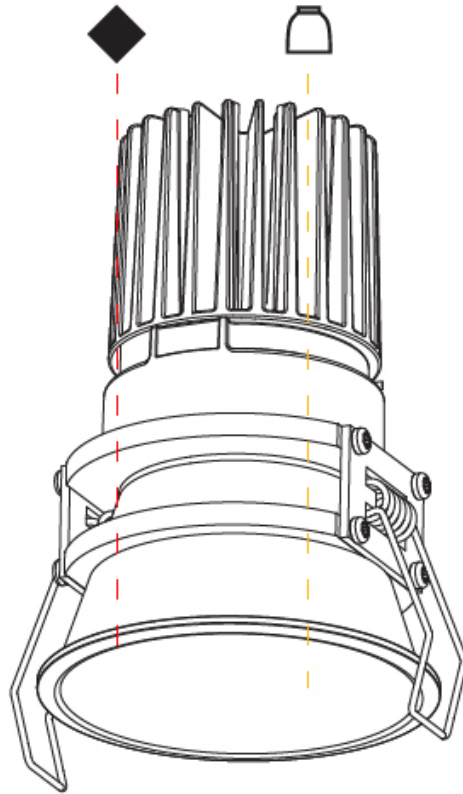

INVADER DEEP RECESSED

A35606-

PROJECT	_____
TYPE	_____
SPECIFIER	_____
QUANTITY	_____
DATE	_____