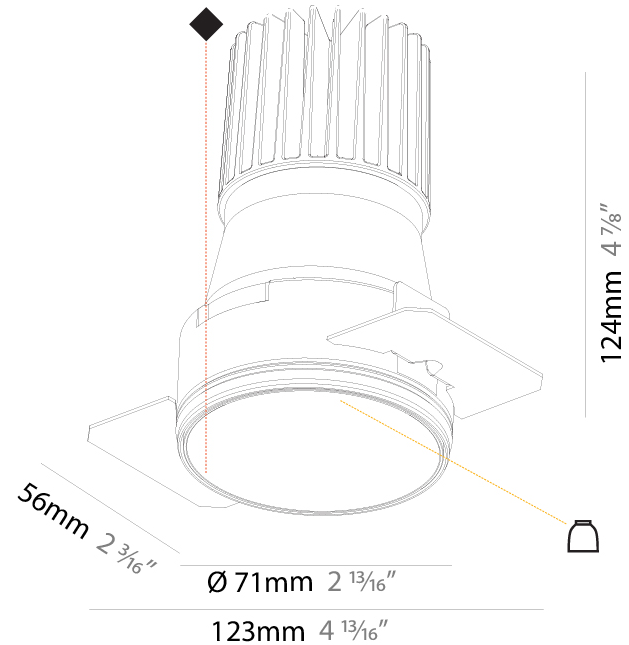

PHYSICAL

Diameter (mm): 71
Diameter (in): 2 ¹³/₁₆"
Height (mm): 124
Height (in): 4 ⁷/₈"
Ceiling Thickness (mm): 10 / 12.5 / 15
Ceiling Thickness (in): 3/8 or 1/2 or 9/16
Min. Recessing Depth (mm): 140
Min. Recessing Depth (in): 5 ¹/₂"
Light Distribution: Downlight
Weight (kg): 0.374
Weight (lbs): 0.82
Fixture Finish: SSR / BKV / CWI / CRY / HAB / UFT / ITA / RUA / FTG / MYG / LOD / PUS / FRO / FUP / KIA / POP / BLS / SPG / MEY / GOH / GUM / CHC / COM / ABZ / JAG / OBR / MOS / ROR
Fixture Material: Aluminum Die Cast
Cut-out Measurements: Ø 79mm / 3 1/8"
Upon Request: Unique Sizes Unique Ceiling Thickness

ELECTRICAL

Lamp Type: LED (Zhaga Standard)
Total Output Wattage (W): 15
Dimming: Dali Dimming
Driver Included: No
Driver Location: Recessed Housing
Driver Type: Constant Current - 120Vac
Driver Class: Class 2
Housing: See Components
Input Voltage (V): 120
Constant Current (MA): 350

LED

Number of LEDs: 1
Color Temperature (°K): Warm Dim
Max. Delivered Lumen (lm): 770
CRI: >90 CRI
Lamp Life (hrs): 50000
Upon Request: RGB-W Tunable White Special Color Temperature

OPTICAL

Reflector: 20 / 40 / 60
Adjustability: Rotational 180°; Tilt 30°
Upon Request: Special Beam Angles

RATINGS AND CERTIFICATIONS

Certified By: Certified for North American Standards
IP rating: IP20

PROJECT
TYPE
SPECIFIER
QUANTITY
DATE